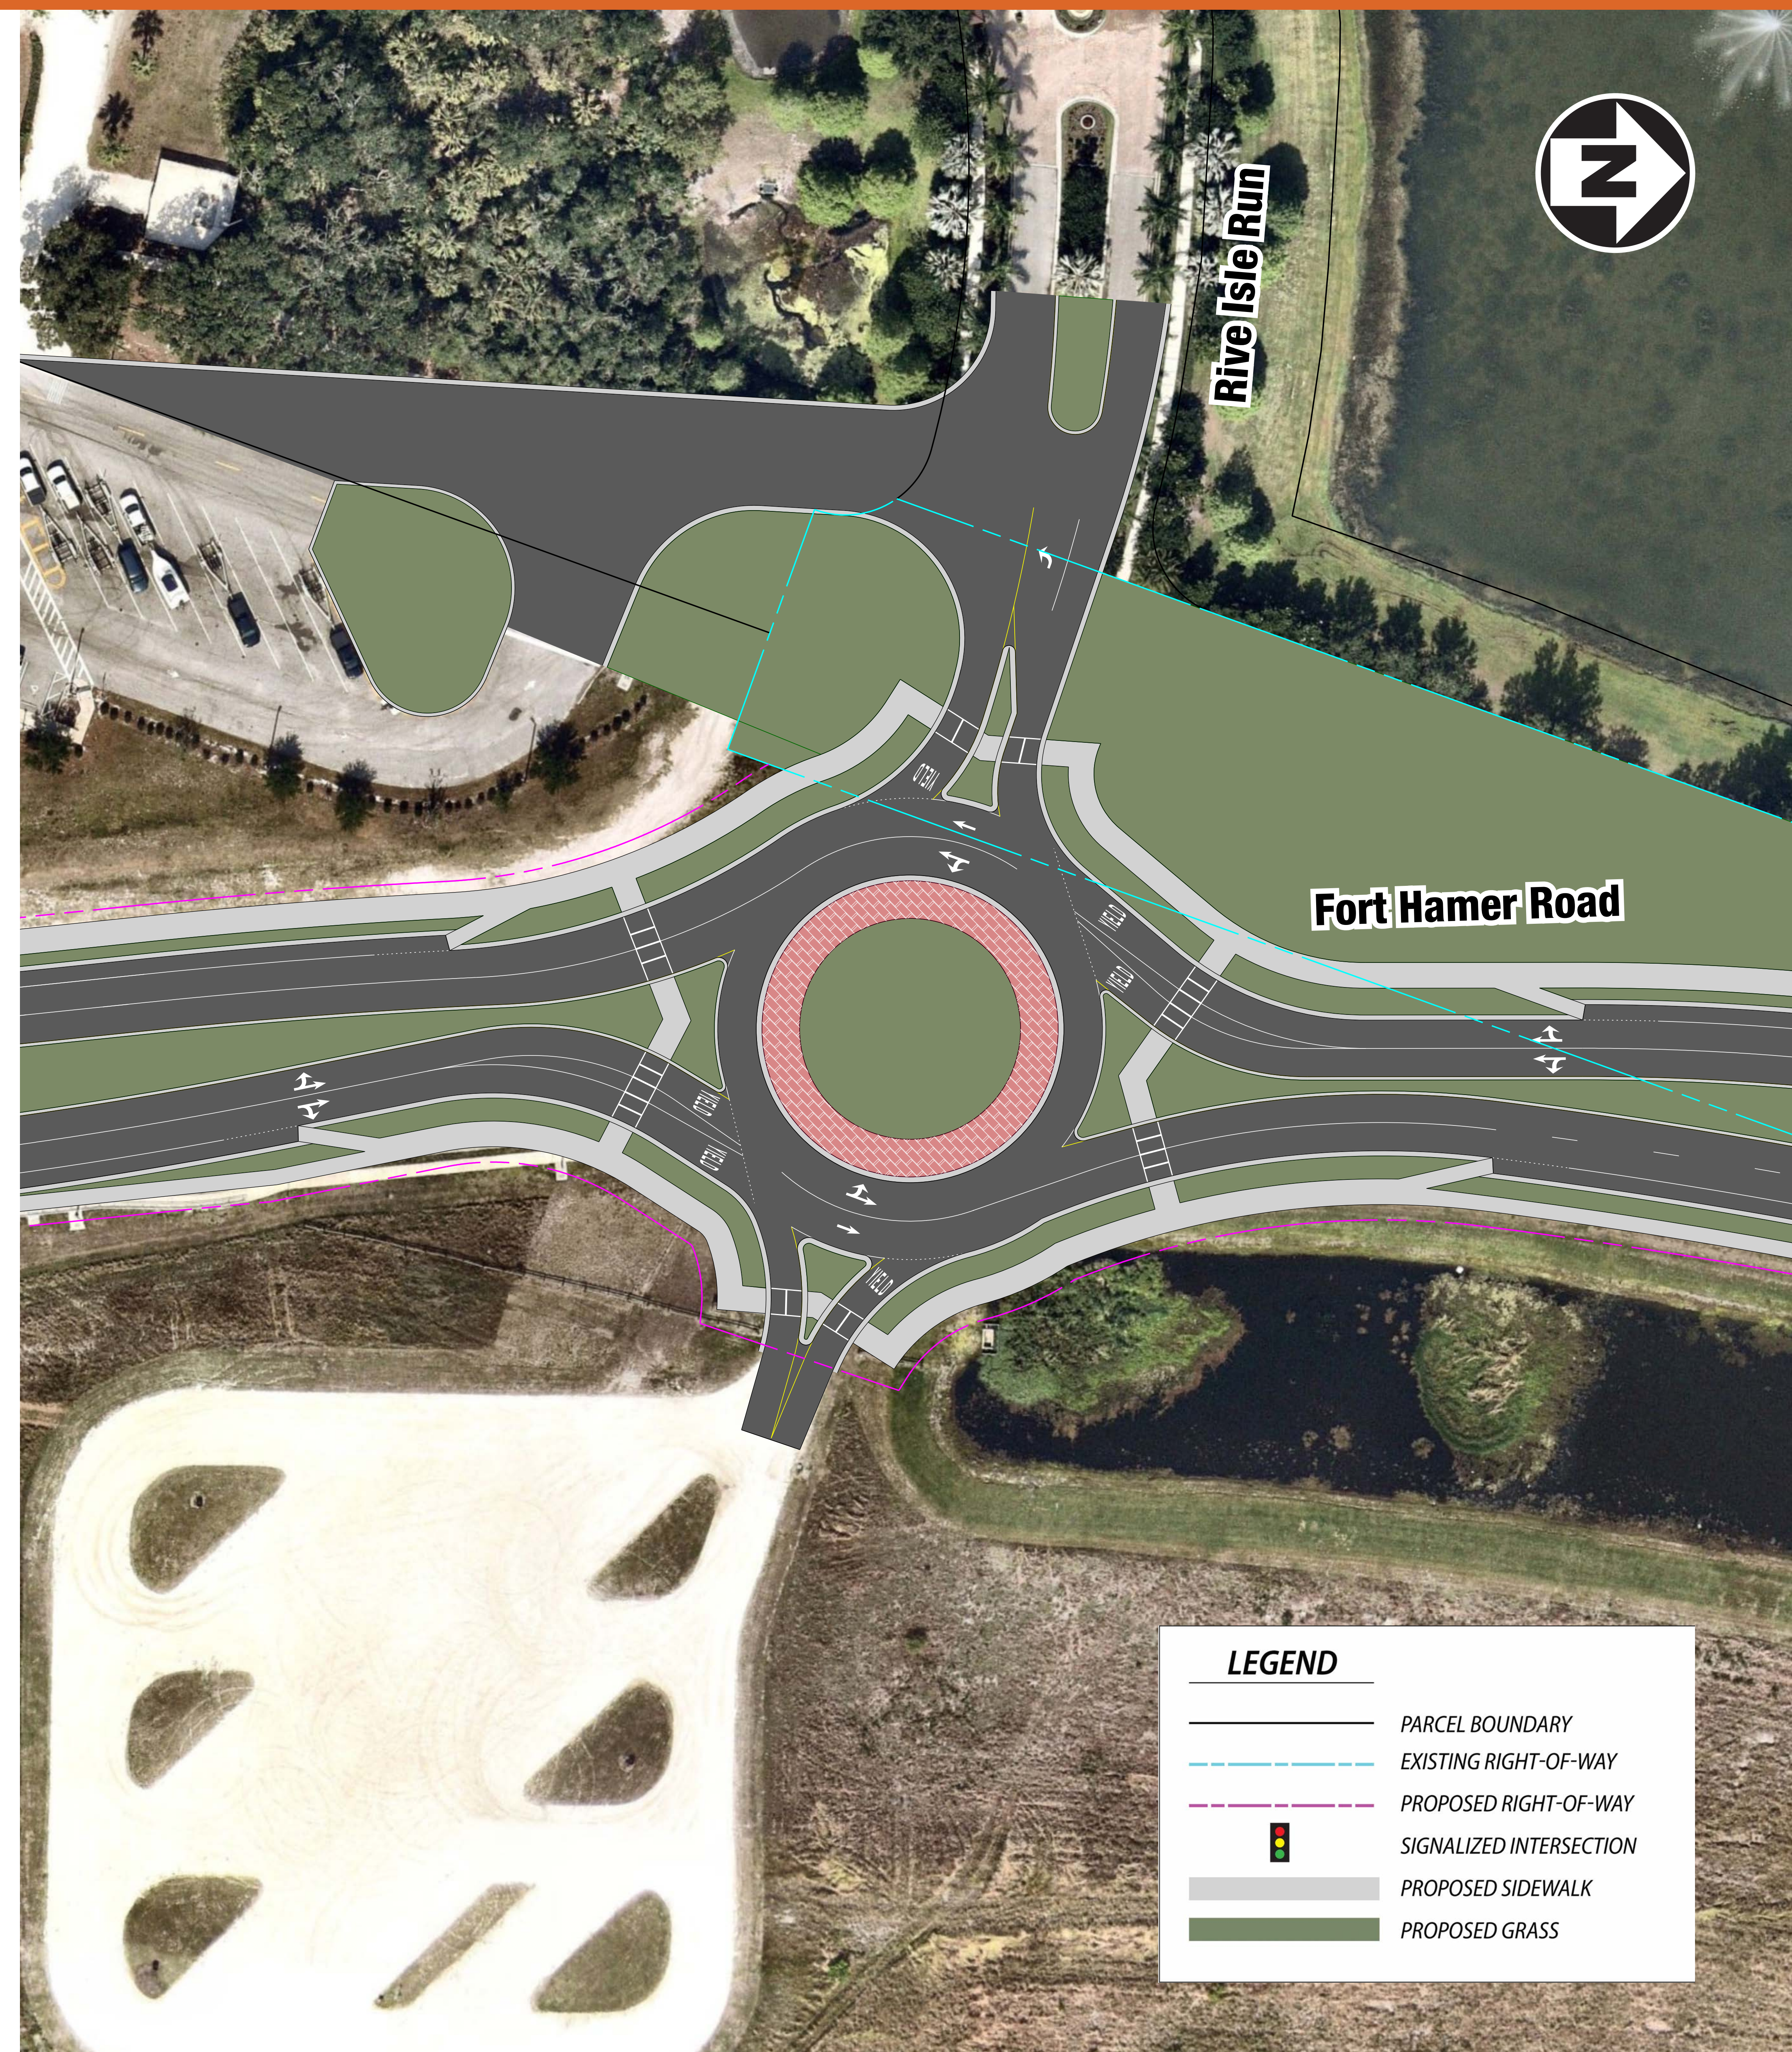

INTERSECTION OPTIONS - RIVE ISLE RUN

Alternative 1

Alternative 2

Stay up to date with project information by scanning the QR code to visit the project website.